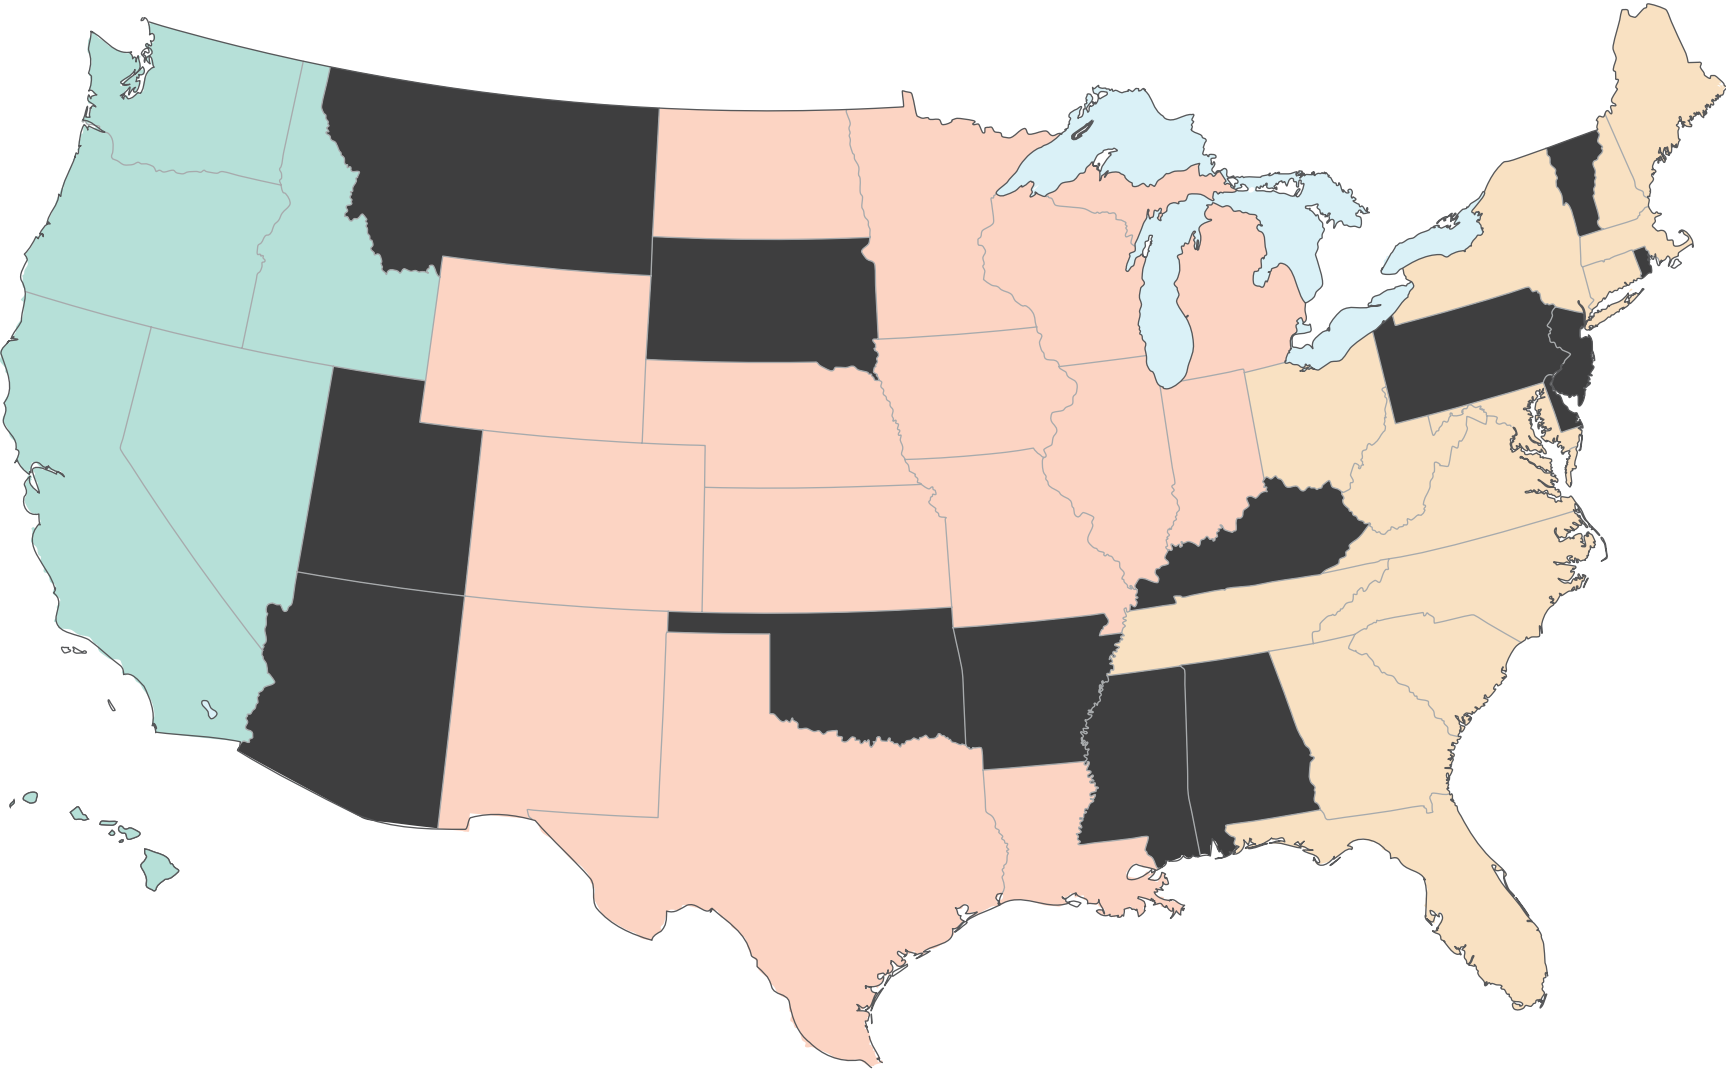

VIA **ONEHOPE** SHIPPING

- WEST COAST (\$10 flat rate shipping): CA, ID, NV, OR, WA
HI: standard shipping rates apply
 - MID-WEST (\$20 flat rate shipping): CO, IA, IL, IN, KS, LA, MI, MN, MO, NE, NM, ND, TX, WI, WY
 - EAST COAST (\$30 flat rate shipping): CT, DC, GA, FL, MA, ME, MD, NC, NH, NY, NC, OH, SC, TN, VA, WV
 - We CANNOT ship to: AL, AK, AR, AZ, DE, KY, MS, MT, NJ, OK, PA, RI, SD, UT, VT
- *via**ONEHOPE** CEO Opportunity is available in the same states where shipping is allowed, with the exception of Hawaii.

SHIPPING RULES

<i>States we can ship to</i>	<i>Number of cases per individual per year</i>	<i>States we can ship to</i>	<i>Number of cases per individual per year</i>	<i>States we can ship to</i>	<i>Number of cases per individual per year</i>
CA	UNLIMITED	LA	12	NV	200
CO	UNLIMITED	MA	12	NY	36
CT	24	MD	UNLIMITED	OH	24
DC	12	ME	12	OR	24
FL	UNLIMITED	MI	UNLIMITED	SC	24
GA	12	MN	2	TN	12
HI	16	MO	24	TX	UNLIMITED
IA	UNLIMITED	NC	24	VA	24
ID	UNLIMITED	ND	UNLIMITED	WA	UNLIMITED
IL	12	NE	12	WI	12
IN	24	NH	12	WV	24
KS	12	NM	24	WY	24